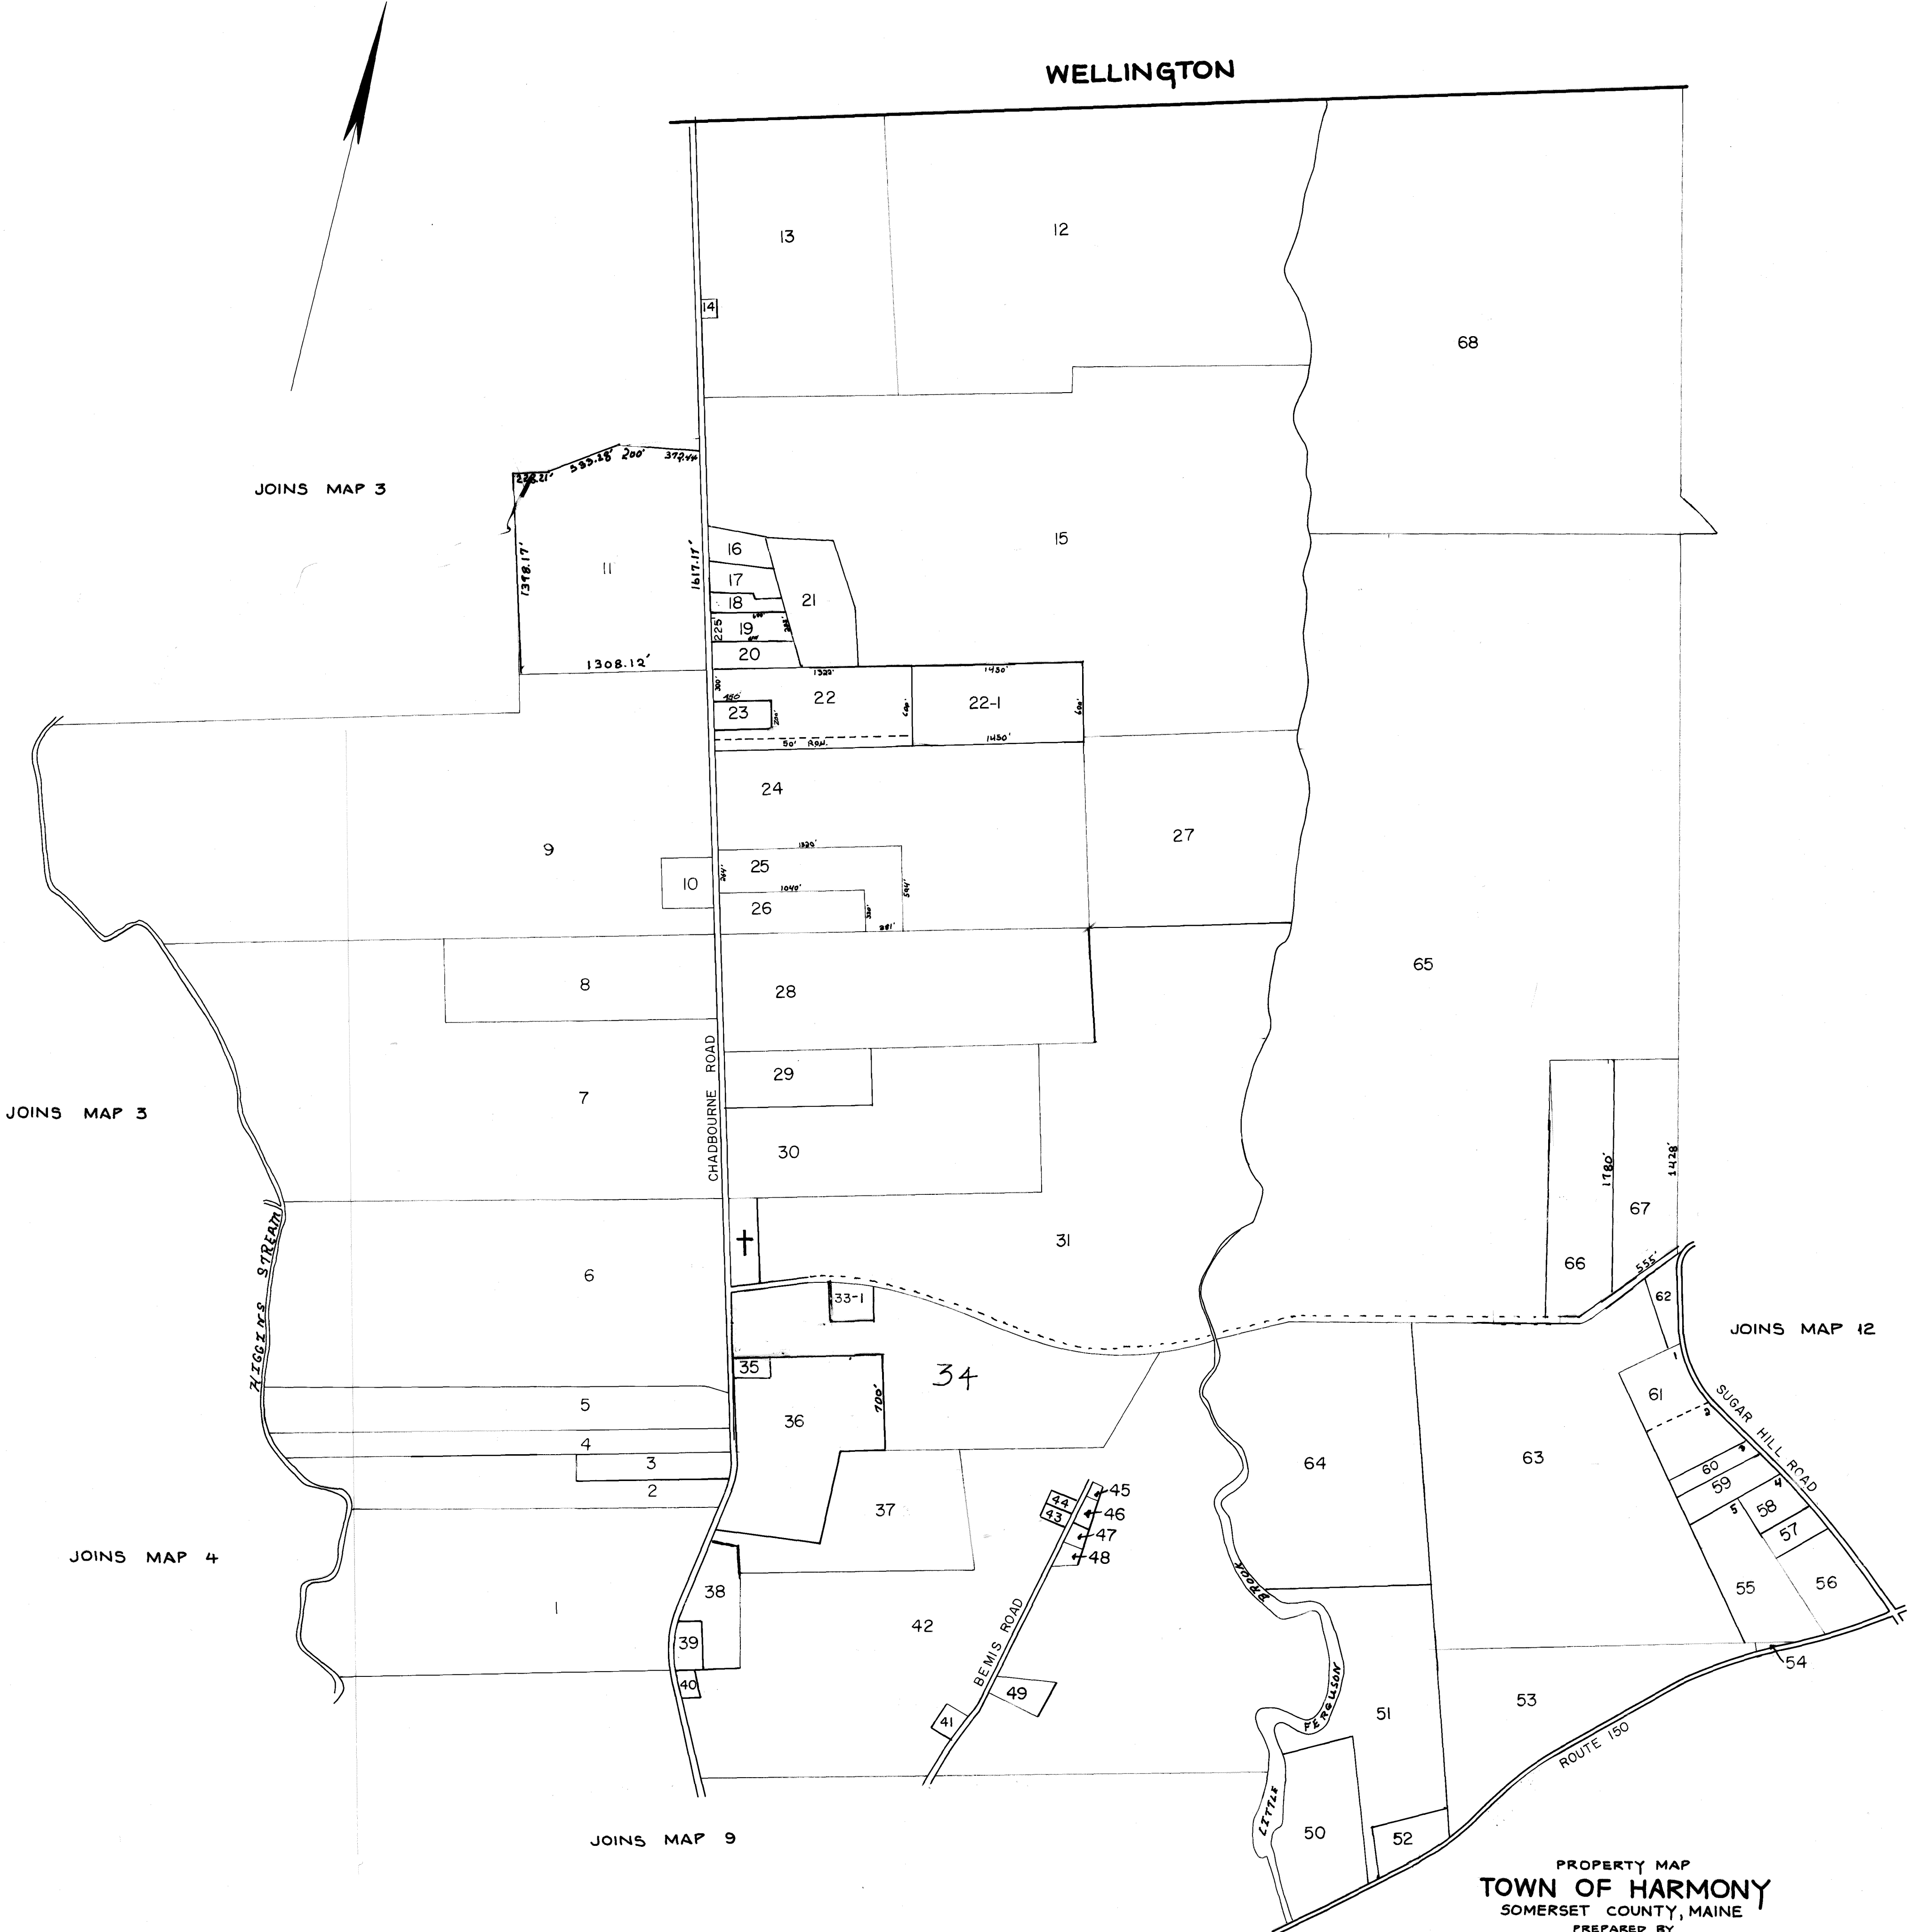

WELLINGTON

LEGEND  
 PARCEL NUMBERS -----  
 MATCH LINE -----

PROPERTY MAP  
**TOWN OF HARMONY**  
 SOMERSET COUNTY, MAINE  
 PREPARED BY  
 PAUL HERRICK  
 AND  
 NORTH KENNEBEC  
 REGIONAL PLANNING COMMISSION  
 SCALE 1 INCH = 660 ± FEET