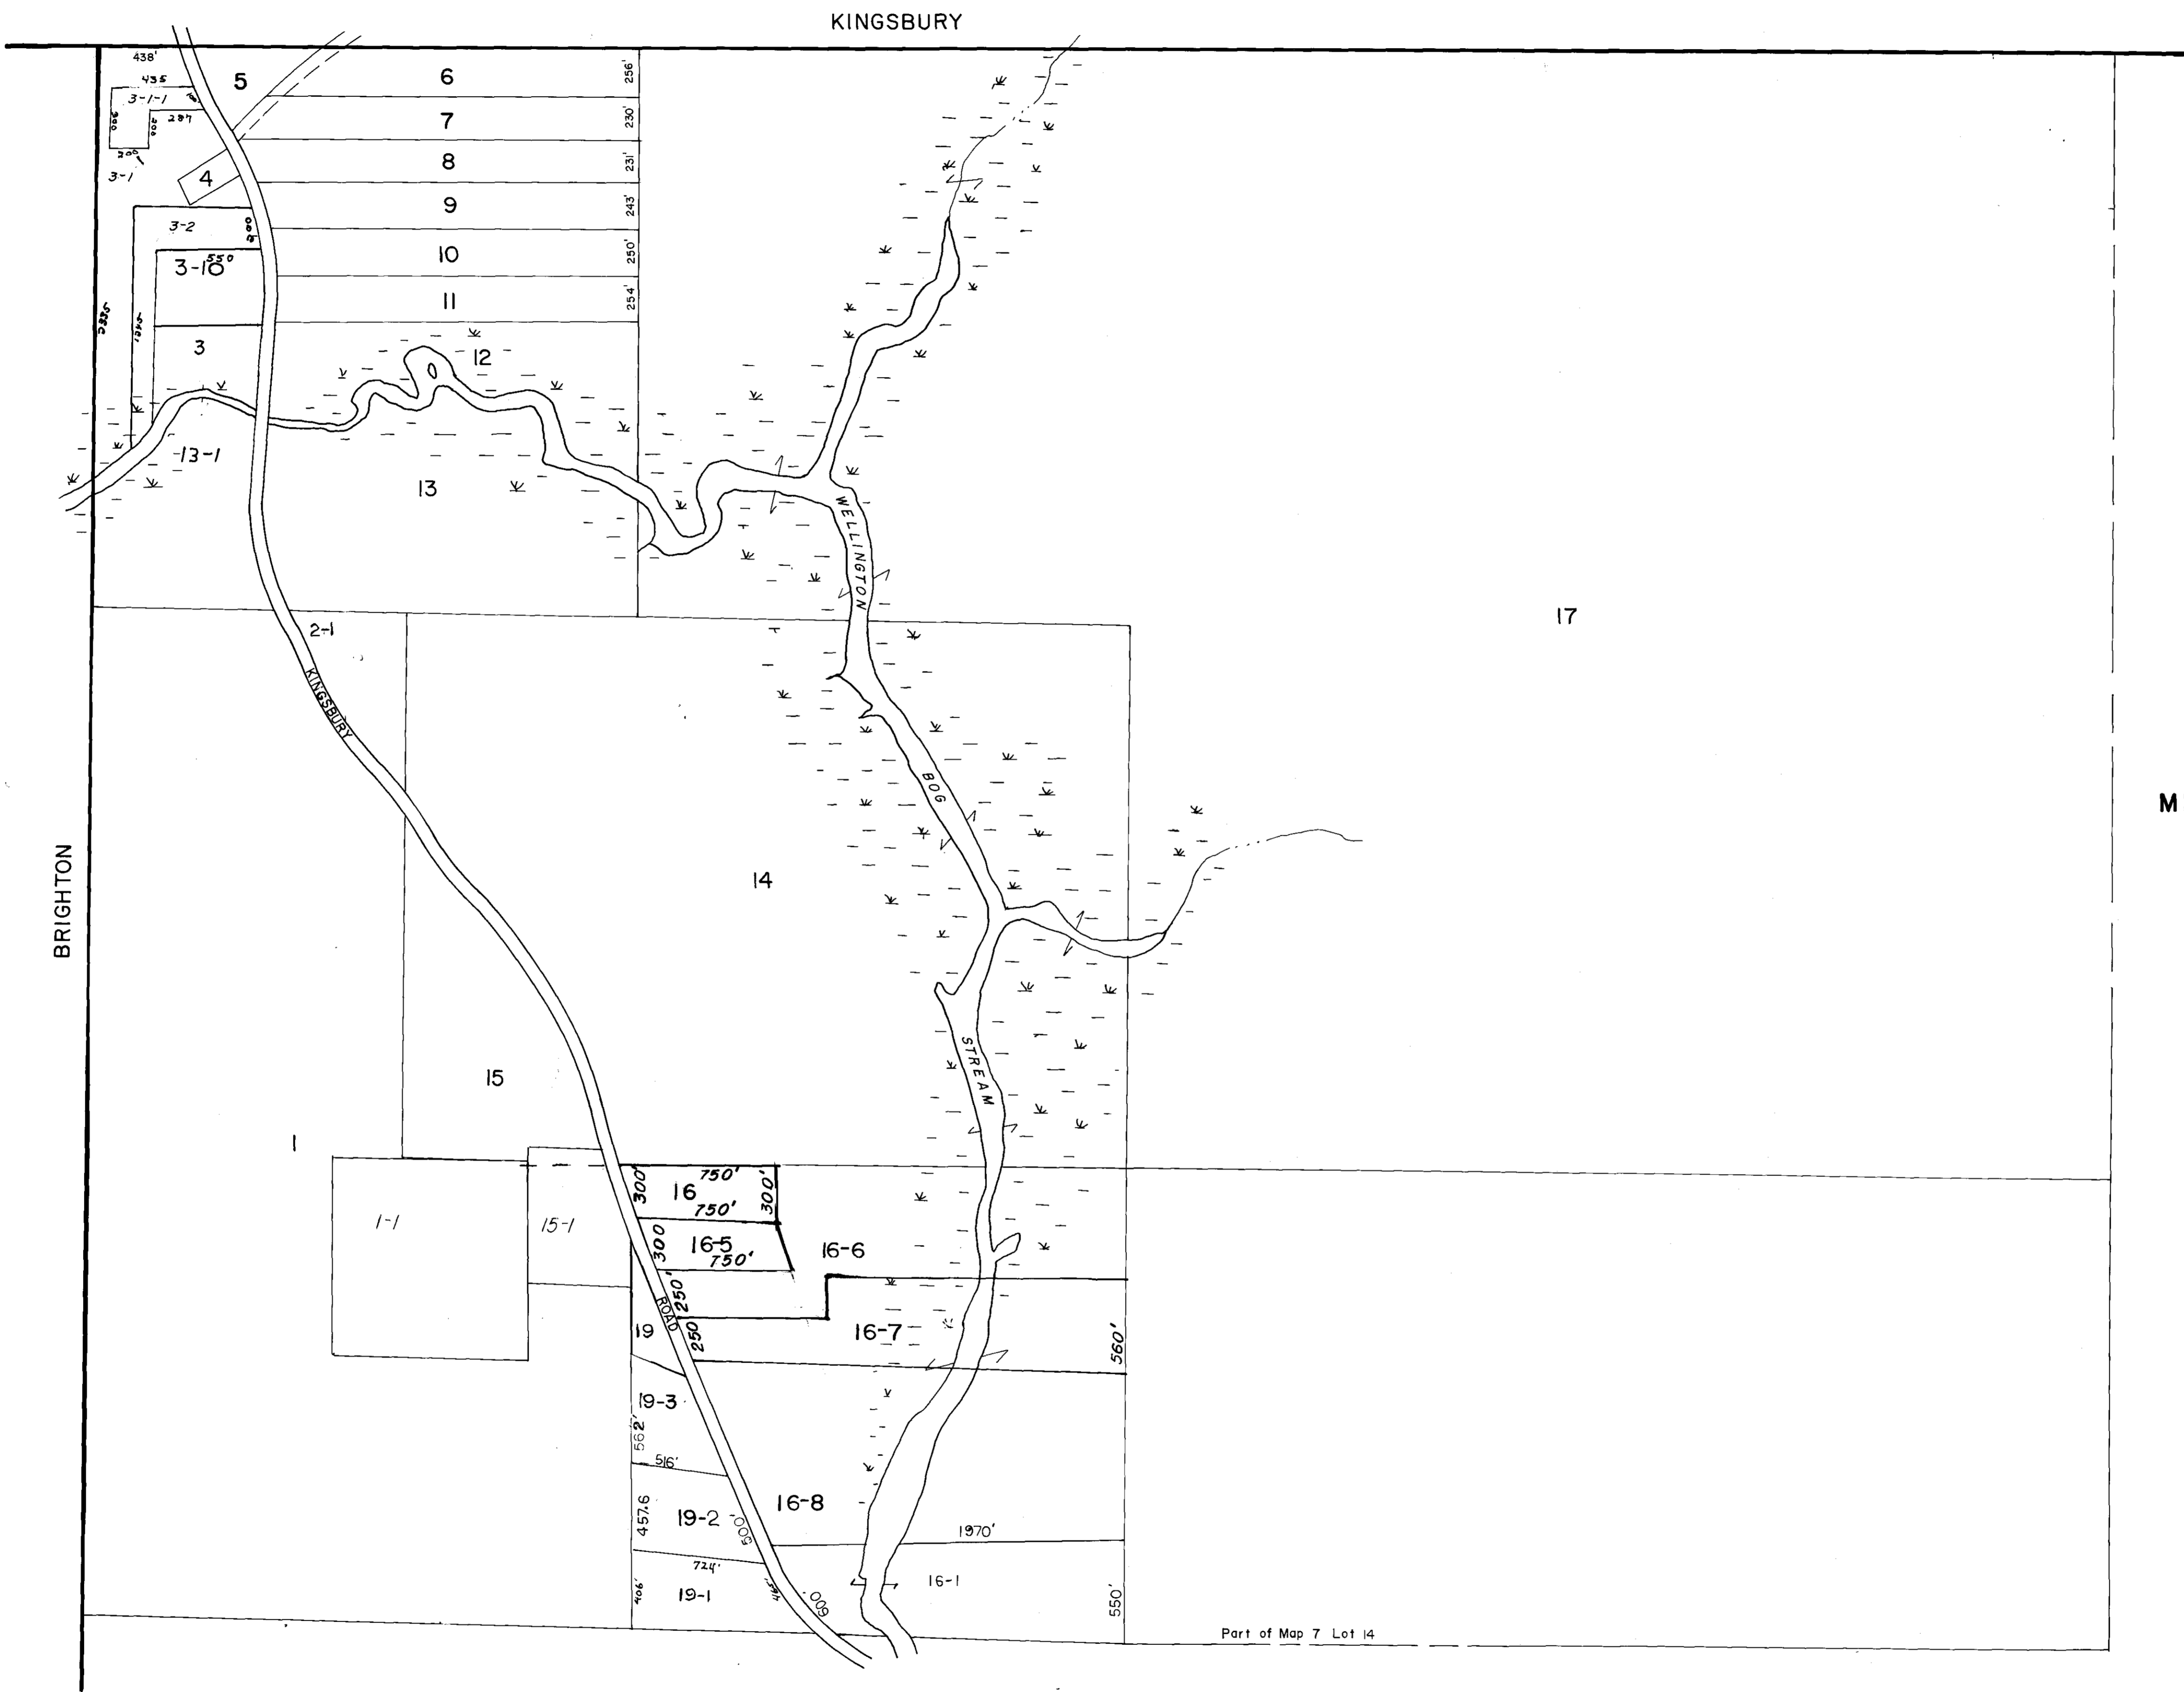

PROPERTY
MAP
**TOWN
OF
WELLINGTON**

PISCATAQUIS
COUNTY
MAINE
1979

PREPARED
BY
S.L.F., Inc.
SKOWHEGAN
MAINE

LEGEND
PARCEL
NUMBER... 5
ADJACENT
MAPS... M2
MATCH
LINE

NOTE:
FOR ASSESSMENT
PURPOSES ONLY
NOT TO BE USED
FOR CONVEYANCES

Part of Map 7 Lot 14

M 7